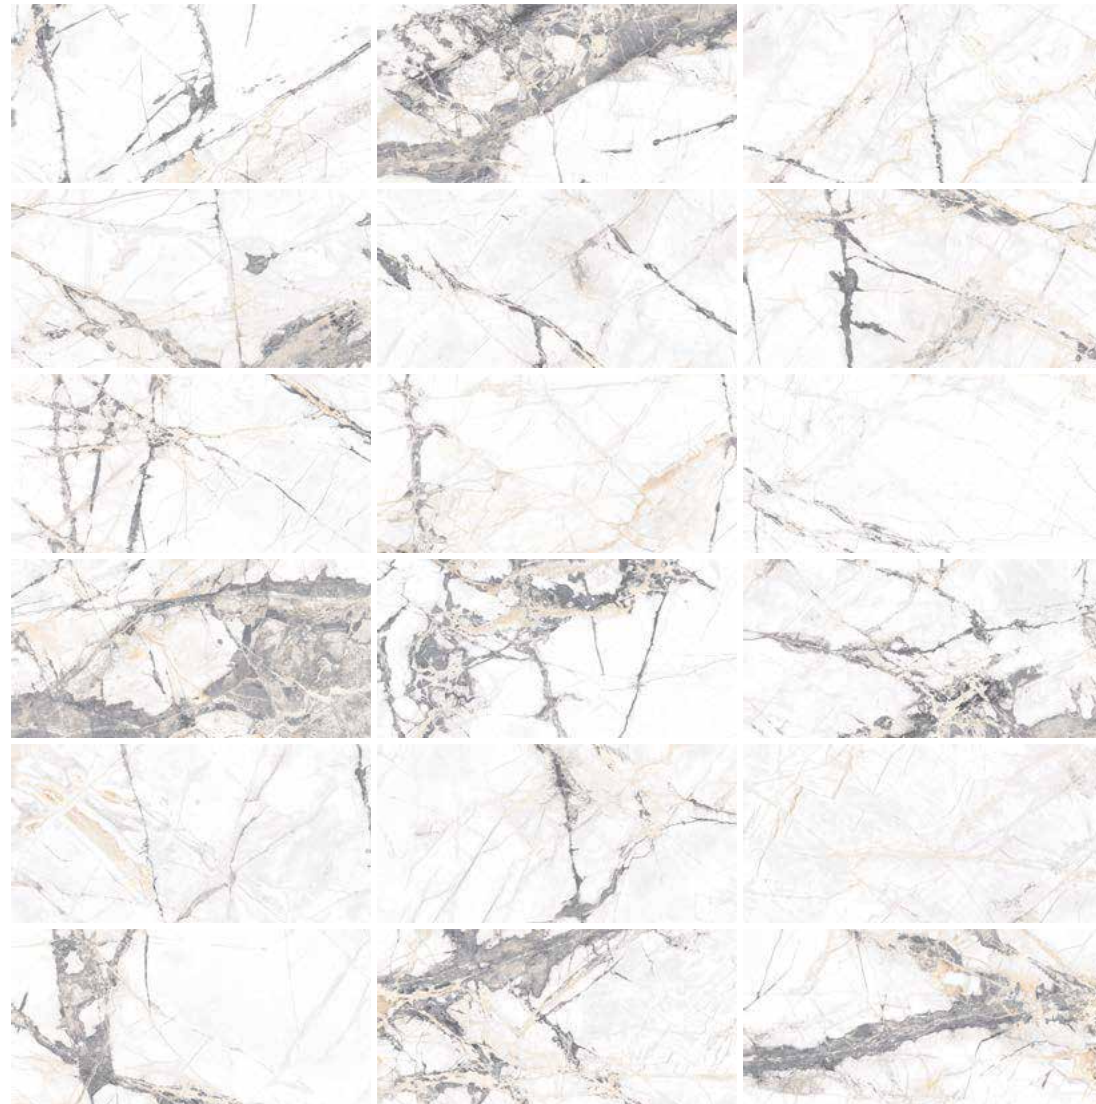

Other Faces

Technical Specifications

CHARACTERISTICS	STANDARD	DECLARED ASTM
Water Absorption	C373	<=0.5%
Break Strength	C648	Min. 275
Chemical Resistance	C650	Class A (Resist)¹
Stain Resistance	C1378	Class A
Frost Resistance	C1026	Resistant
Thermal Shock Resistance	C484	Resistant
Crazing Resistance	C424	Resistant
Group	See FAQ's	4
PEI- Glazed Tiles	C1027	PEI (IV)
Dynamic Coefficient of Friction (DCOF)	A326.3	>=0.42
Shade and Texture Rating	CTDA "V"	V3
Facial Dimensions	C499	Pass
Range of Thickness	C499	Pass
Warpage	C485	Pass
Wedging	C502	Pass

Packaging Information

Size	SF per carton	PC per carton	Bx per pallet
12"x24"	17.44	9	32