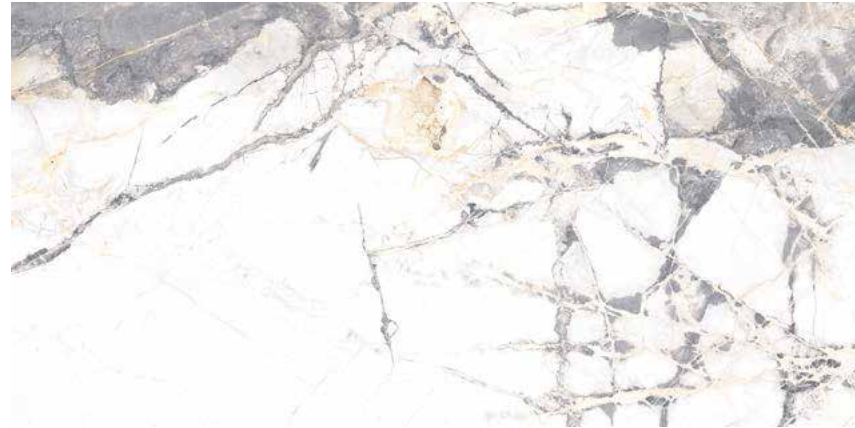

Ibiza

Glazed Porcelain

24"x48" R **12"x24"**
60x120 cm 30x60 cm

White

12"x24"
UIBIZAF16BV