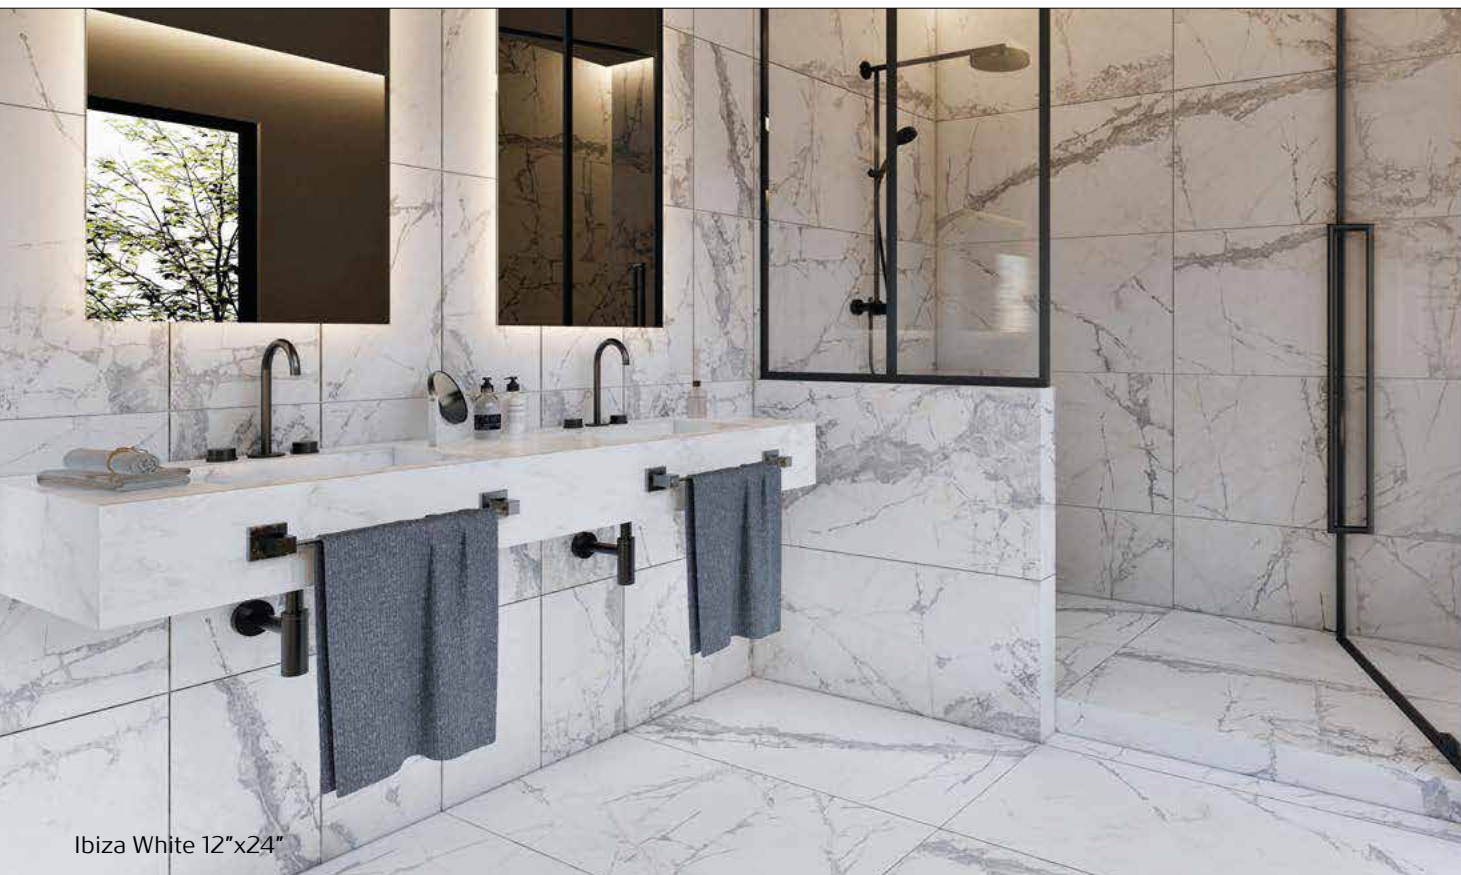

Roca

Ibiza

Ibiza

The essence of Invisible Grey, the new IT Stone, is a White marble with strong veins that achieve a beautiful composition of contrasts. Along with the carving effect, a low relief that matches perfectly with each vein by digital decoration, this material accomplishes an extremely natural look.

Glazed Porcelain

◇ ≡ 12"x24"

Ibiza White 12"x24"

Ibiza White 12"x24"

Ibiza White 12"x24"

Ibiza White 12"x24"

Ibiza

Glazed Porcelain